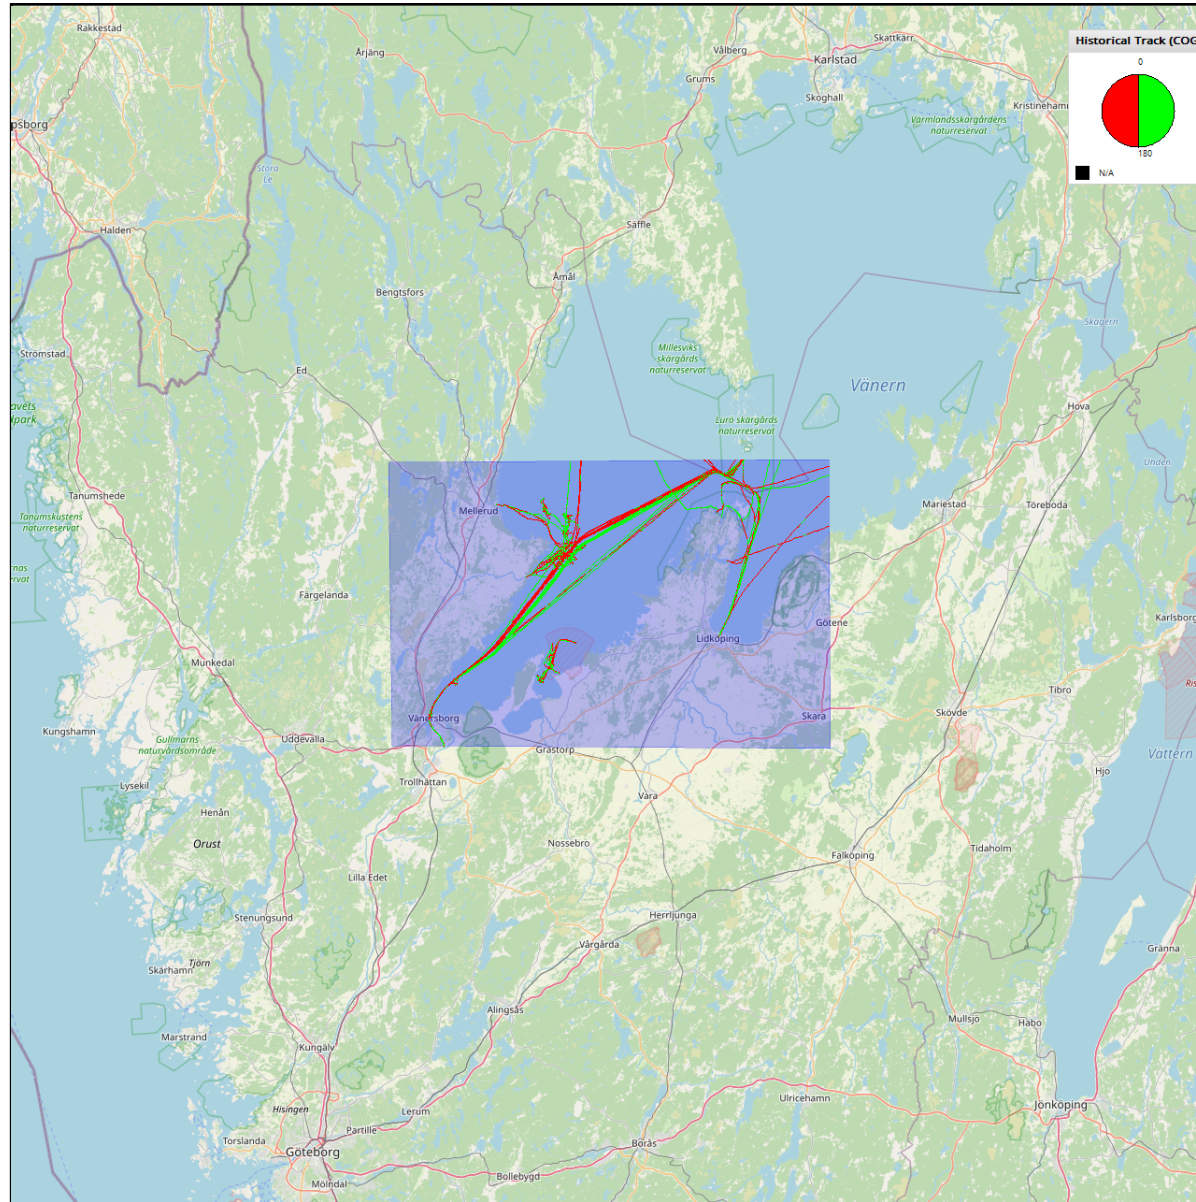

Historical Track

Job name	ID1678964843
Report Definition	Historical track sjk 135
Job type	Historical Track
Job ID	2578389410940672
Owner	rikhie01
Start time	23 Oct 2022 00:00:00
End time	29 Oct 2022 23:59:00
Created	16 Mar 2023 12:07:03
Duration	1 second
Status	Finished